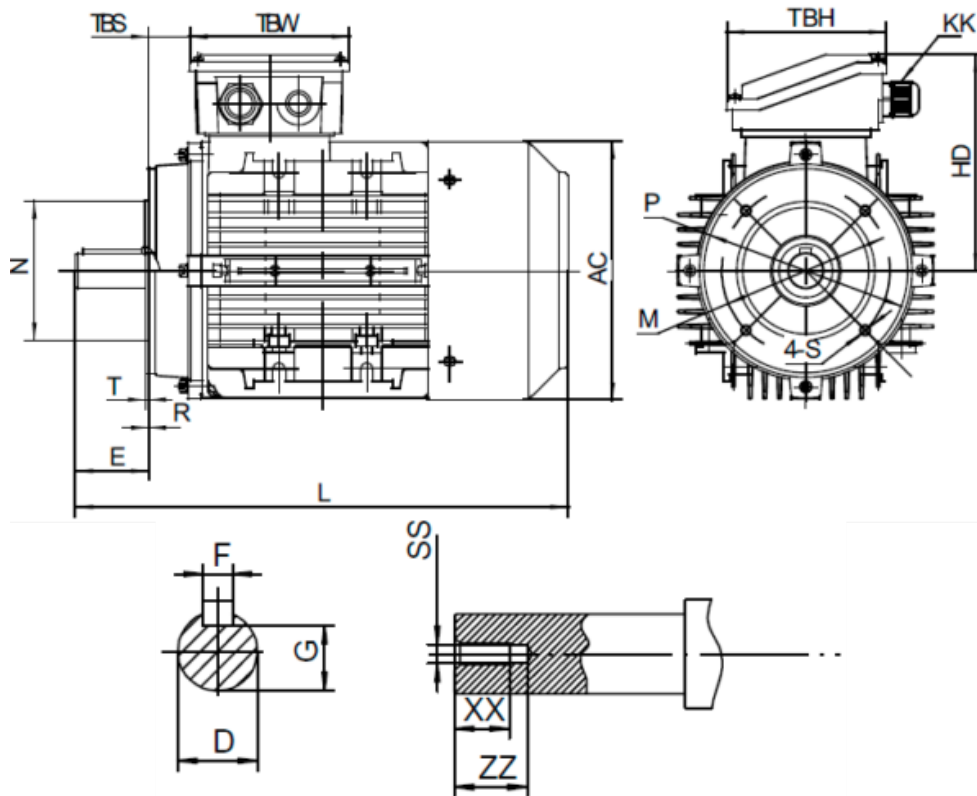

Data Sheet

Article number: 25180040062540

Description: Kleedrive T3A 132M1-6 4.0kw 900 rpm UL/CSA
3x400/690V 50 HZ IP55 B14 Eff=86,8%

Measures

AA = 260	L = 460/498	TBH = 118
AC = Ø261	M = Ø165	TBS = 36.5
AD = 323	N = Ø130	TBW = 118
D = Ø38	P = Ø200	XX = 28
E = 80	R = 0	ZZ = 37
F = 10	S = M10	
G = 33	SS = M12	
HD = 191	T = 3.5	